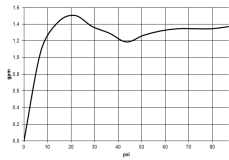

DORNBACHT LYV Single-lever mixer Pull-out - Chrome

33 845 110

- 237mm projection
- pivotable spout 120°
- air-enriched flow and spray flow
- fabric braided hose 1500 mm
- max. flow 5 l/min at 3 bar flow pressure
- lead-free

	Chrome	33 845 110-00 0010
	Soft Black	33 845 110-69 0010
	Brushed Nickel	33 845 110-70 0010

DORNBRACHT LYV Single-lever mixer Pull-out - Chrome

33 845 110

Flow rate chart

Codes & Standards

California Energy
Commission
(CEC)

DORNBACHT LYV Single-lever mixer Pull-out - Chrome

33 845 110

Certificates

IAPMO_N-4976 (2). IAPMO_6397 (2).

DORNBRAUCHT LYV Single-lever mixer Pull-out - Chrome

33 845 110

Parts for other finishes can be found here: [Soft Black](#)