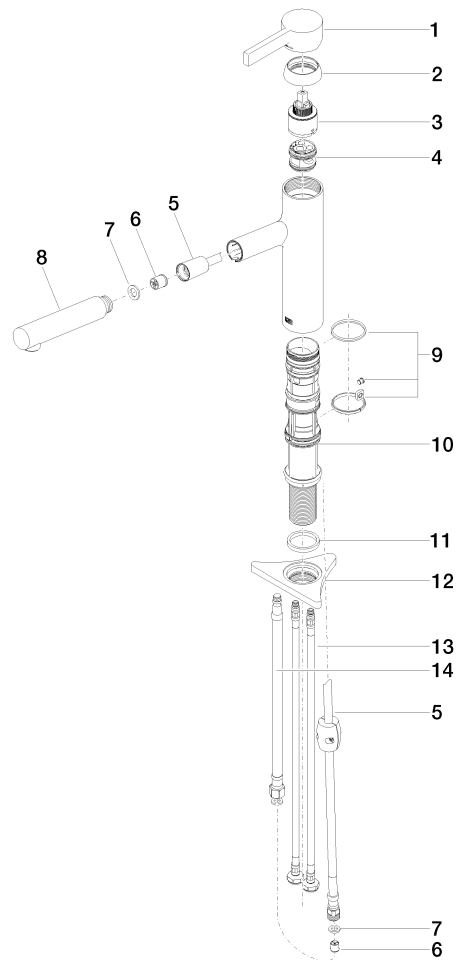

DORNBACHT LYV Single-lever mixer Pull-out - Chrome

33 845 110

- 237mm projection
- pivotable spout 120°
- air-enriched flow and spray flow
- fabric braided hose 1500 mm
- max. flow 5 l/min at 3 bar flow pressure
- lead-free

	Chrome	33 845 110-00 0010
	Soft Black	33 845 110-69 0010
	Brushed Nickel	33 845 110-70 0010

DORNBRACHT LYV Single-lever mixer Pull-out - Chrome

33 845 110

Flow rate chart

Codes & Standards

California Energy
Commission
(CEC)

DORNBACHT LYV Single-lever mixer Pull-out - Chrome

33 845 110

Certificates

IAPMO_N-4976 (2). IAPMO_6397 (2).

DORNBRAUCHT LYV Single-lever mixer Pull-out - Chrome

33 845 110

Parts for other finishes can be found here: [Soft Black](#)

Spare parts list

No.	Item Number	Name	Quantity used	Delivery time
1	90 20 81 001 00-00	handle	1	2
2	90 28 30 010 00-00	cover	1	2
3	90 15 05 067 00 90	cartridge	1	2
4	90 18 40 227 00 90	insert	1	2
5	90 30 02 101 00 90	hose	1	2
6	90 23 01 051 01 90	flow reducer	1	2
7	90 14 05 081 00 90	seal	1	2
8	90 12 11 181 01-00	shower	1	2
9	90 14 15 062 00 90	gasket kit	1	2
10	90 30 01 211 01 90	shaft	1	2
11	90 14 05 080 00 90	seal	1	2
12	90 23 10 003 00 90	fixing set	1	2
13	04 30 04 102 00 90	High pressure hose 3/8" -	2	2
14	90 30 04 110 00 90	hose	1	2