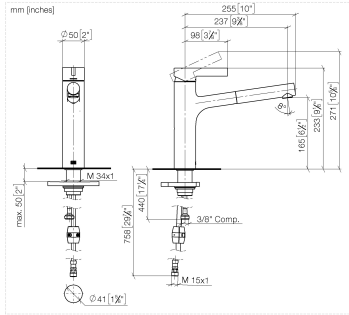

DORNBACHT LYV Single-lever mixer Pull-out - Chrome

33 845 110

- 237mm projection
- pivotable spout 120°
- air-enriched flow and spray flow
- fabric braided hose 1500 mm
- max. flow 5 l/min at 3 bar flow pressure
- lead-free

	Chrome	33 845 110-00 0010
	Soft Black	33 845 110-69 0010
	Brushed Nickel	33 845 110-70 0010

DORNBRACHT LYV Single-lever mixer Pull-out - Chrome

33 845 110

Flow rate chart

Codes & Standards

California Energy
Commission
(CEC)

DORNBACHT LYV Single-lever mixer Pull-out - Chrome

33 845 110

Certificates

IAPMO_N-4976 (2). IAPMO_6397 (2).

DORNBRAUCHT LYV Single-lever mixer Pull-out - Chrome

33 845 110

Parts for other finishes can be found here: [Soft Black](#)

Spare parts list

No.	Item Number	Name	Quantity used	Delivery time
1	90 20 81 001 00-00	handle	1	2
2	90 28 30 010 00-00	cover	1	2
3	90 15 05 067 00 90	cartridge	1	2
4	90 18 40 227 00 90	insert	1	2
5	90 30 02 101 00 90	hose	1	2
6	90 23 01 051 01 90	flow reducer	1	2
7	90 14 05 081 00 90	seal	1	2
8	90 12 11 181 01-00	shower	1	2
9	90 14 15 062 00 90	gasket kit	1	2
10	90 30 01 211 01 90	shaft	1	2
11	90 14 05 080 00 90	seal	1	2
12	90 23 10 003 00 90	fixing set	1	2
13	04 30 04 102 00 90	High pressure hose 3/8" -	2	2
14	90 30 04 110 00 90	hose	1	2